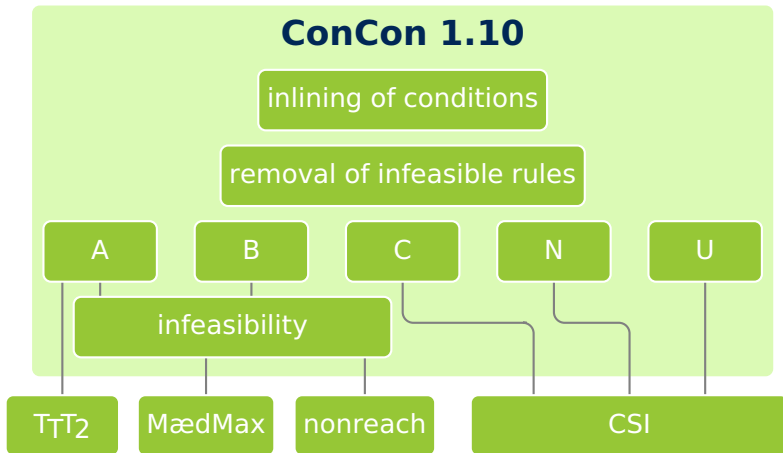

Christian Sternagel

- open source
- <http://cl-informatik.uibk.ac.at/software/concon/>

New Features

- external infeasibility tool: nonreach by Florian Meßner

CoCo 2020 Categories

- CTRS
- CPF-CTRS
- INF